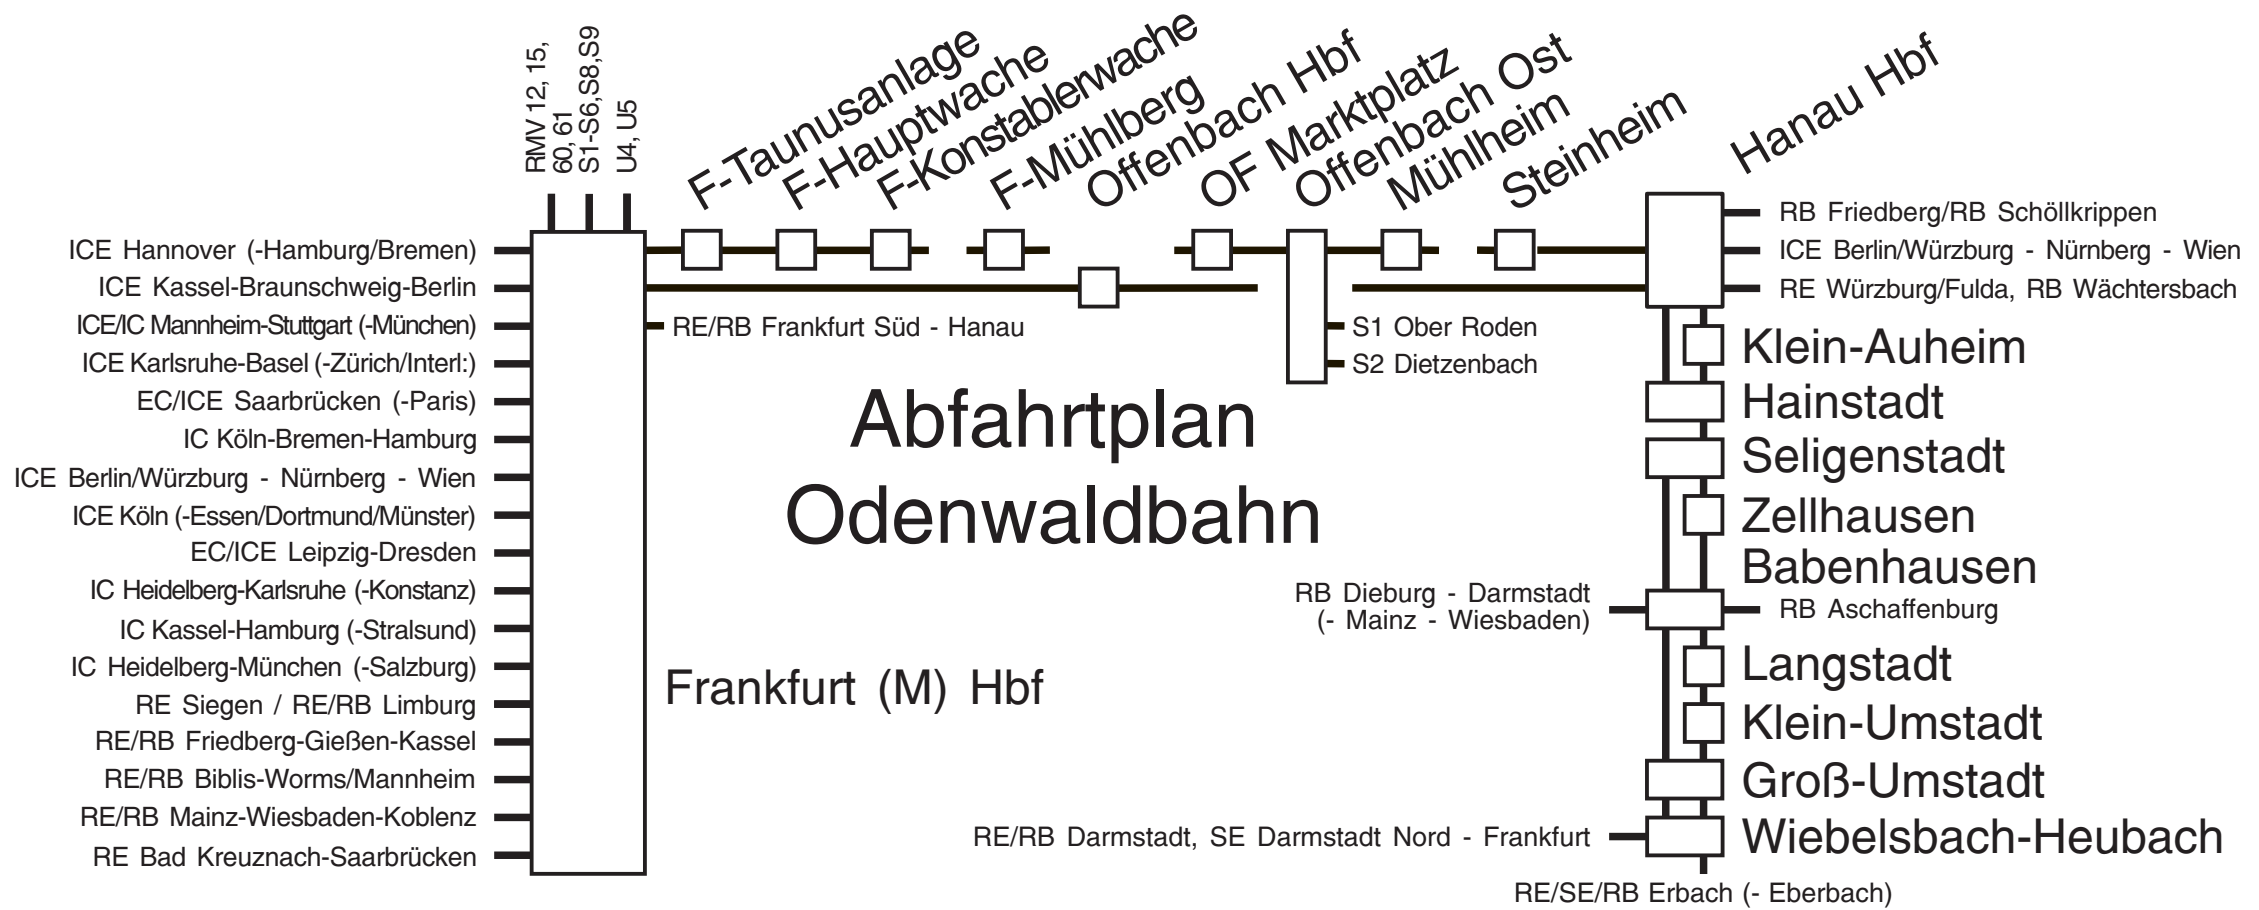

(Frankfurt -) Hanau - Wiebelsbach

Montag-Freitag (Frankfurt (-) Hanau - Wiebelsbach) departure schedule table with columns for time and destination.

Wiebelsbach - Hanau (- Frankfurt)

Montag-Freitag (Wiebelsbach - Hanau (- Frankfurt)) arrival schedule table with columns for time and destination.

Samstag (Frankfurt (-) Hanau - Wiebelsbach) departure schedule table for Saturday.

Samstag (Wiebelsbach - Hanau (- Frankfurt)) arrival schedule table for Saturday.

Sonn- und Feiertag (Frankfurt (-) Hanau - Wiebelsbach) departure schedule table for Sundays and public holidays.

Sonn- und Feiertag (Wiebelsbach - Hanau (- Frankfurt)) arrival schedule table for Sundays and public holidays.